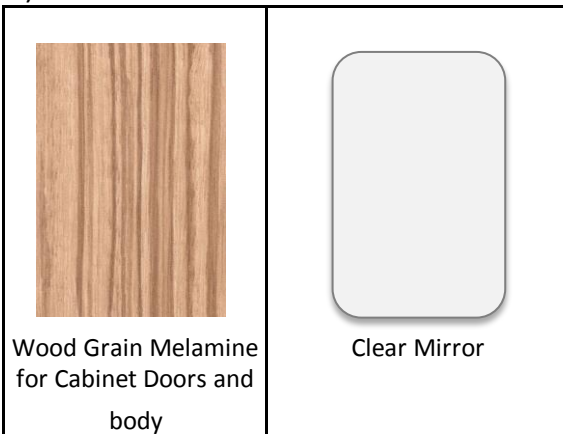

Dry - Wet Kitchen Partition

1. Kitchen Partition : Frameless Tempered Glass Panel with Timber "box-up" in Emulsion Paint finish
2. Kitchen Door : Frameless Tempered Glass Door with Stainless Steel Handle & Stainless Steel Door Hinge

Wardrobes

1. Carcass : 16mm Melamine with ABS impact edging
2. Cabinet Doors : 16mm Wood grain Finish Melamine With ABS impact edging & Mirror panel on door (Not applicable to Walk-in Wardrobe type)
3. Door Hinges : Adjustable Steel Hinges with Soft Closing Damper (Not applicable to Walk-in Wardrobe type)
4. Accessories : 3 nos Stainless Steel Pull-out Basket (Selected Wardrobes only, please refer to 3D drawings)

Colour Options

1) Jolina Line Combination