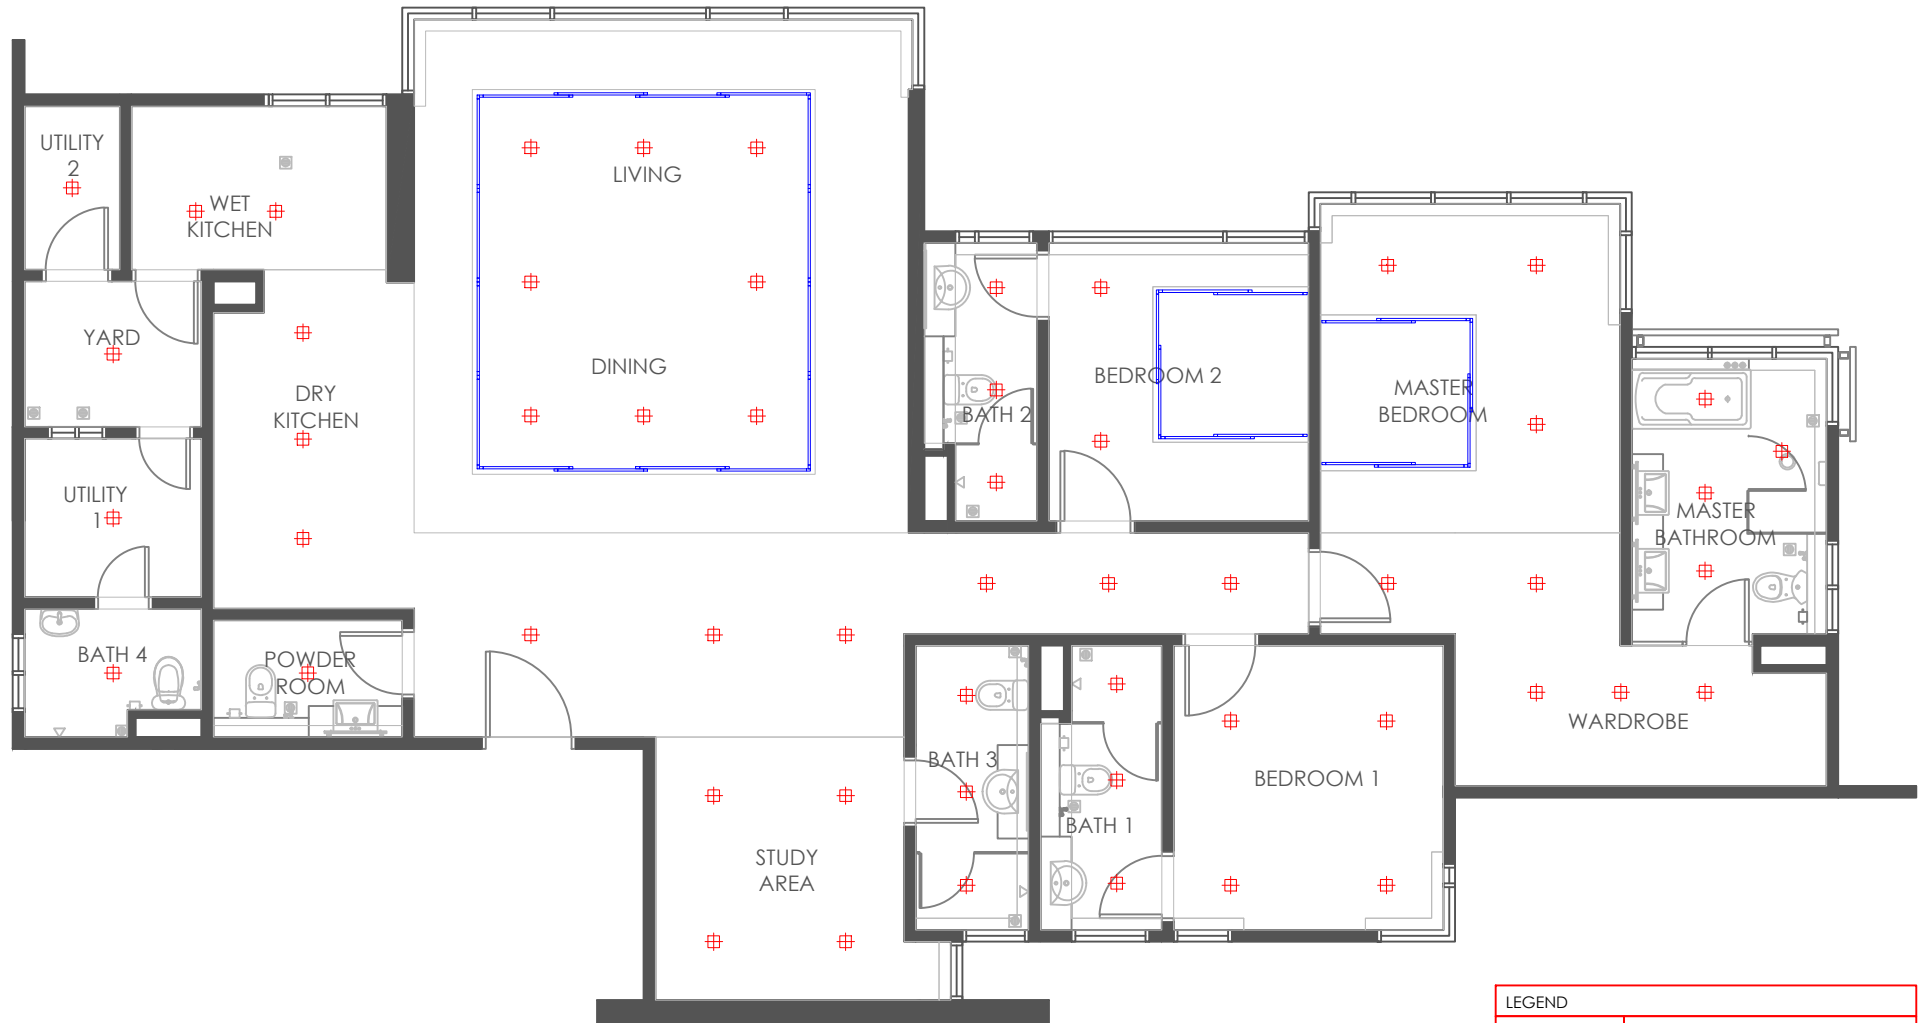

# LIGHTING LAYOUT

## Family Unit - Type D

LEGEND	
	Downlight fittings
	T5 Fluorescent Light