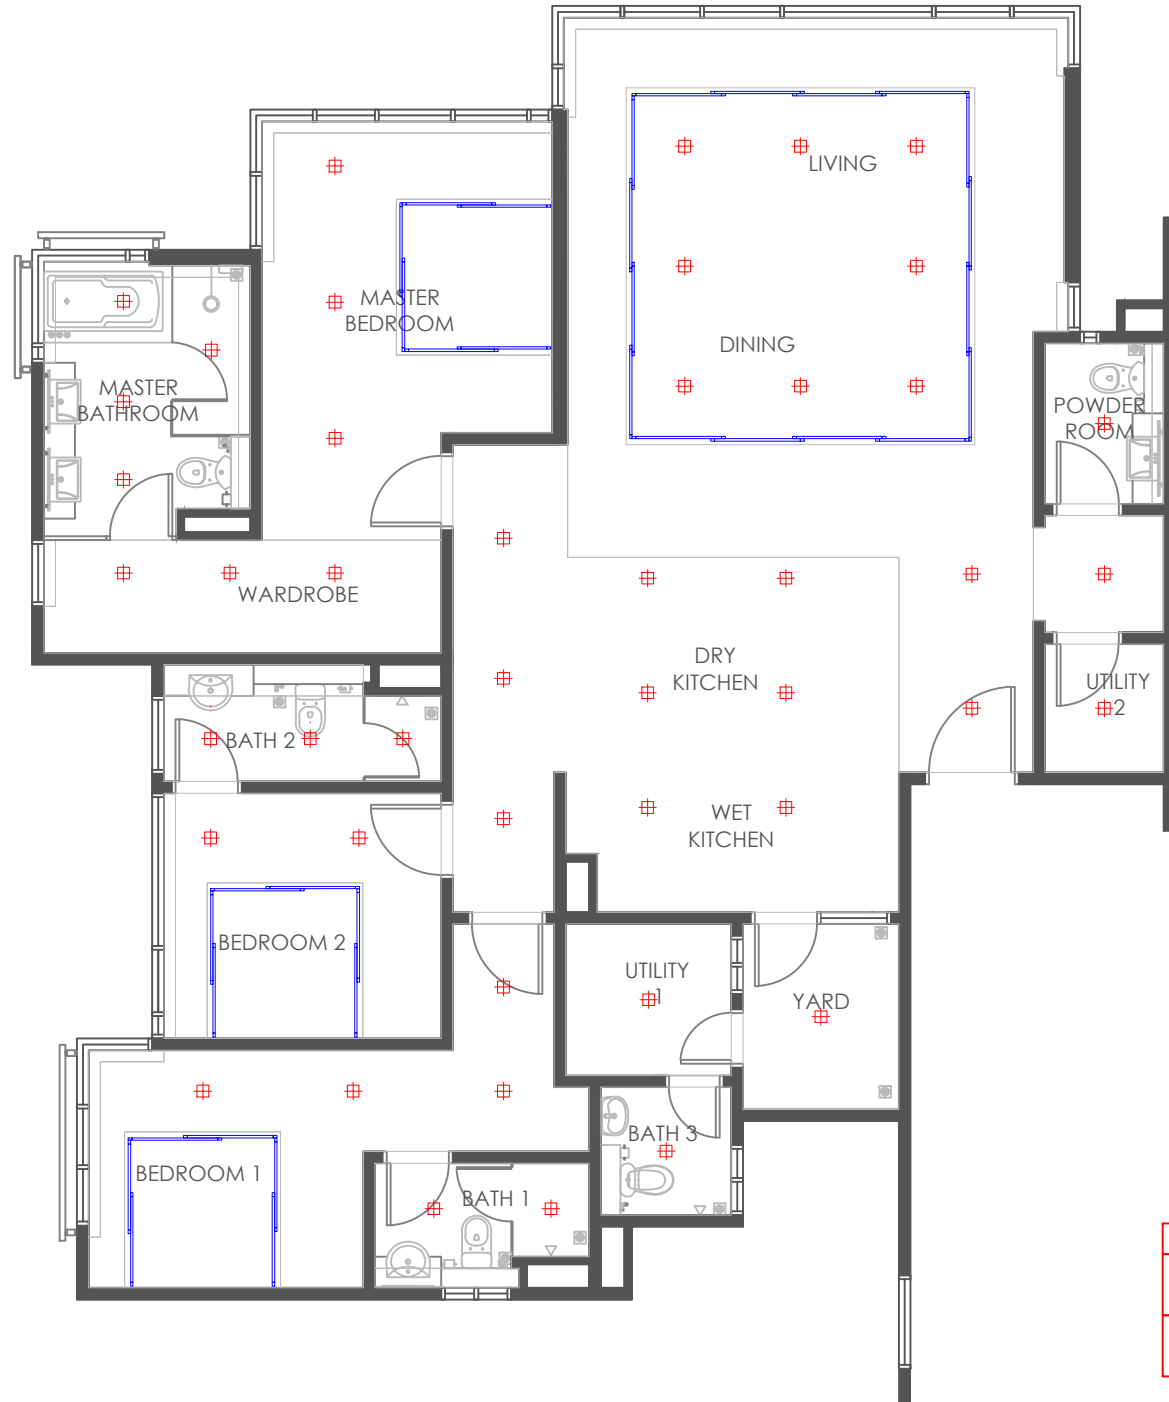

LIGHTING LAYOUT

Family Unit - Type C

LEGEND	
	Downlight fittings
	T5 Fluorescent Light