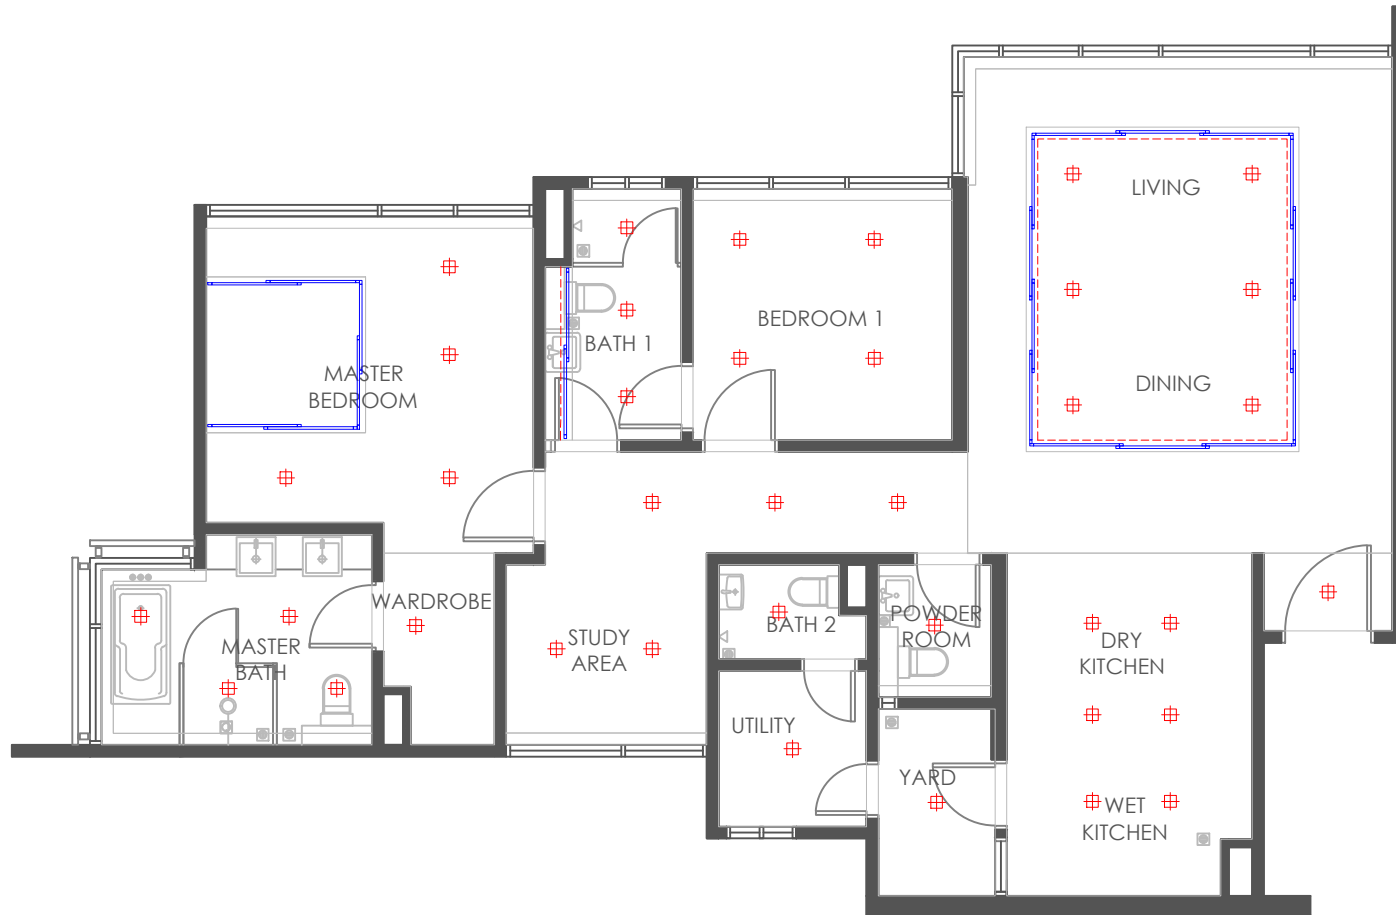

LIGHTING LAYOUT

Family Unit - Type A

| LEGEND | |
|---|----------------------|
|  | Downlight fittings |
|  | T5 Fluorescent Light |