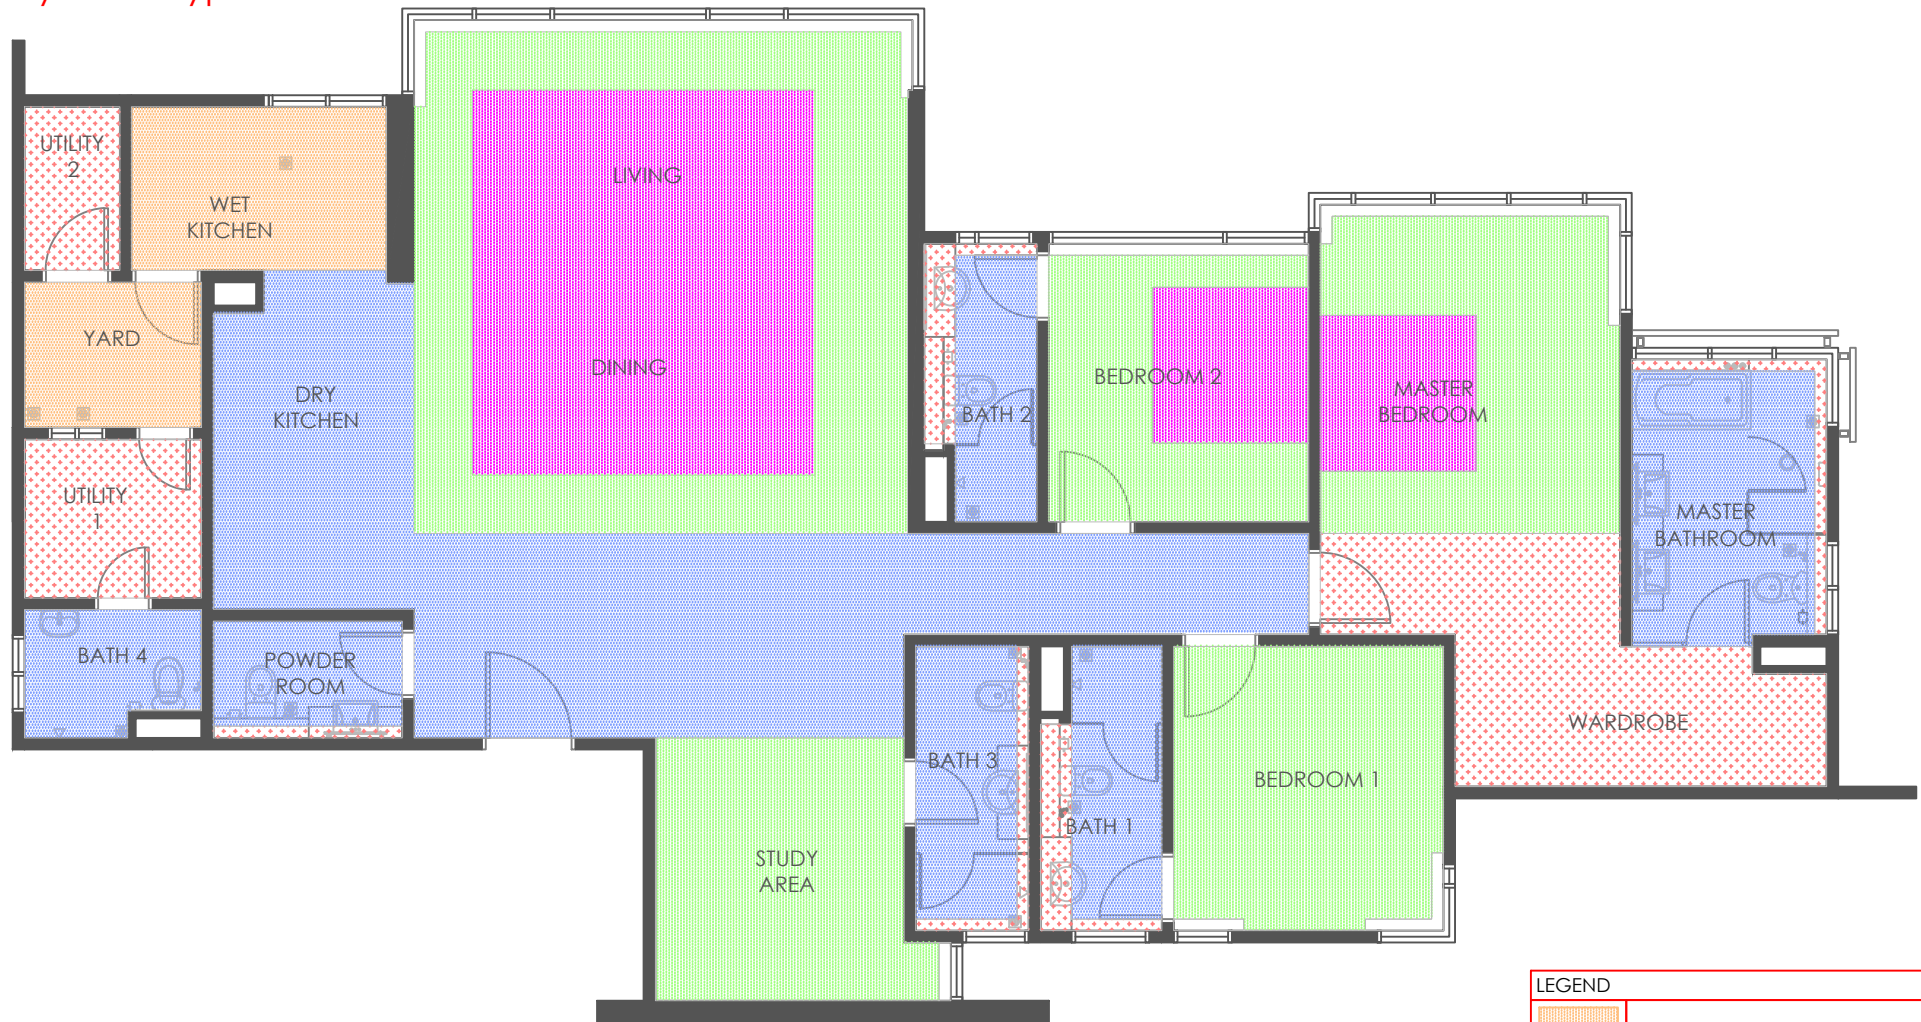

# CEILING LAYOUT

## Family Unit - Type D

All measurements are approximate only.

LEGEND	
	2600mm MOISTURE RESISTANCE CEM BOARD
	2600mm PLASTER CEILING
	2750mm PLASTER CEILING
	2850mm PLASTER CEILING
	3050mm PLASTER CEILING