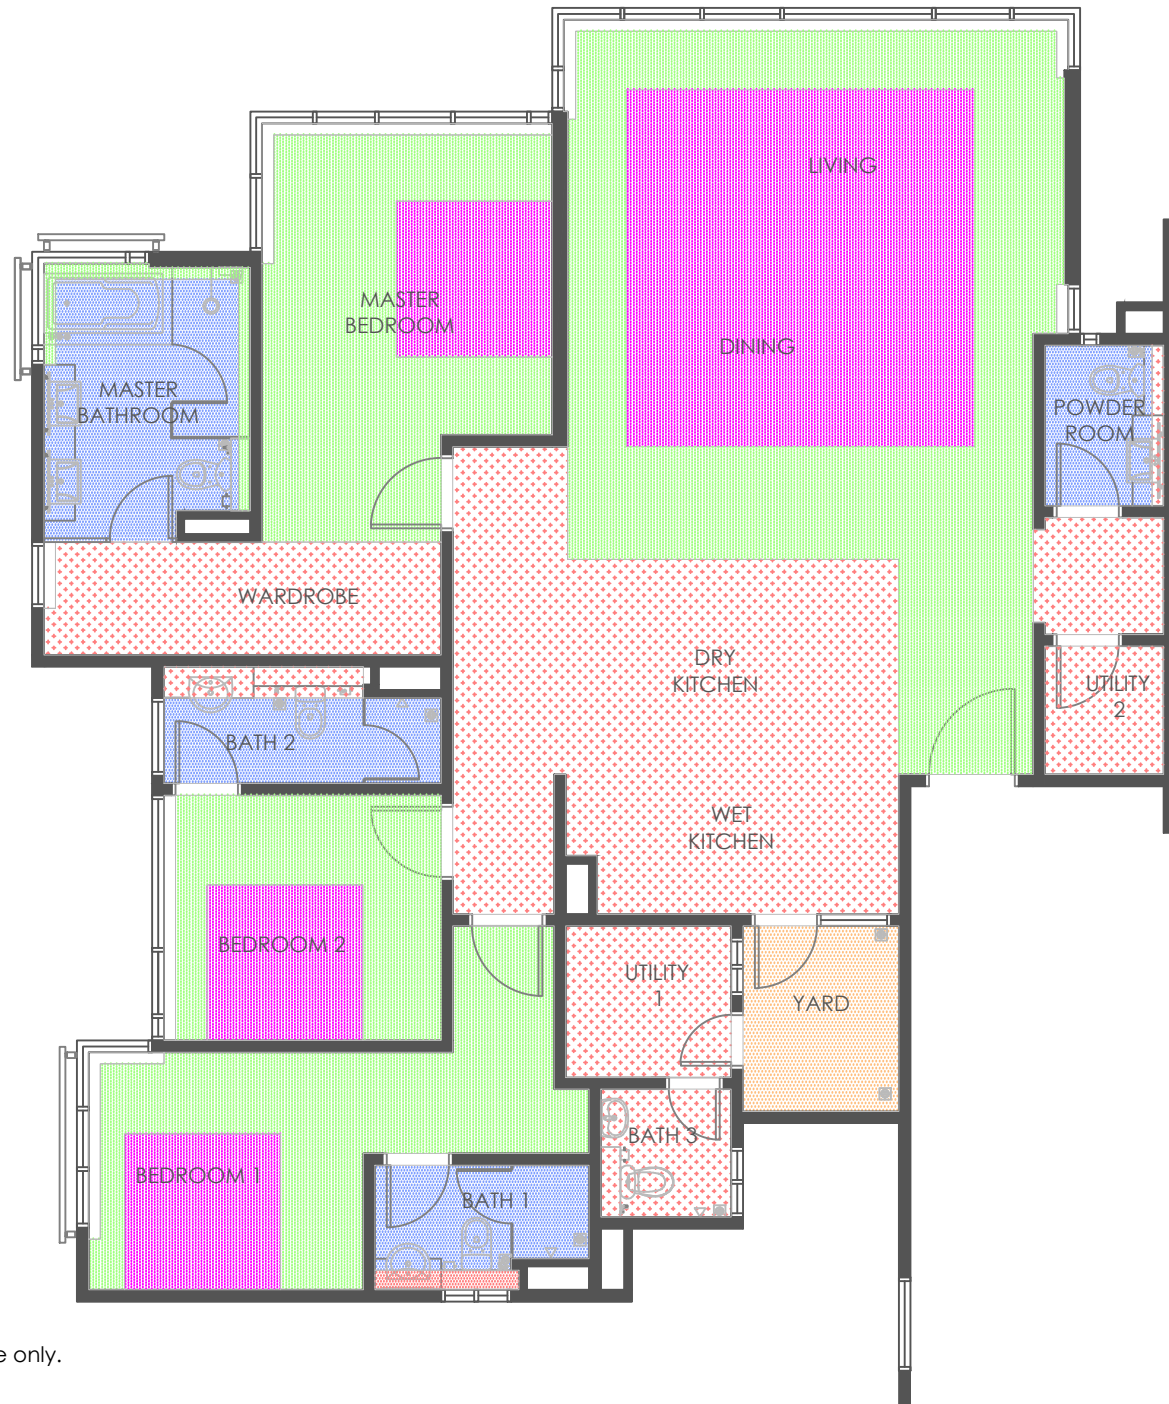

# CEILING LAYOUT Family Unit - Type C

LEGEND	
	2600mm MOISTURE RESISTANCE CEM BOARD
	2600mm PLASTER CEILING
	2750mm PLASTER CEILING
	2850mm PLASTER CEILING
	3050mm PLASTER CEILING

All measurements are approximate only.