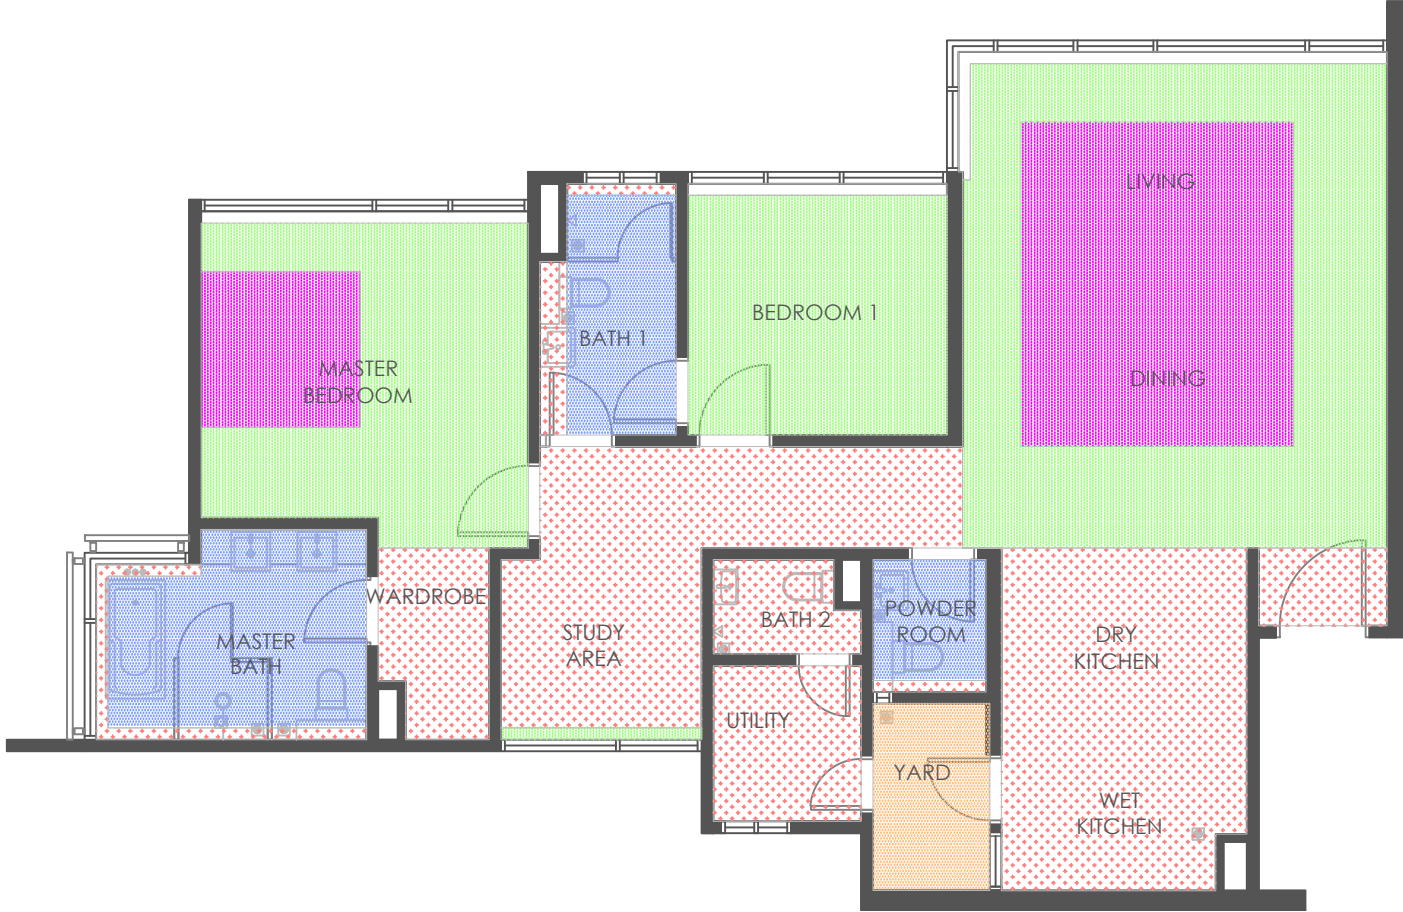

CEILING LAYOUT

Family Unit - Type A

LEGEND	
	2600mm MOISTURE RESISTANCE CEM BOARD
	2600mm PLASTER CEILING
	2750mm PLASTER CEILING
	2850mm PLASTER CEILING
	3050mm PLASTER CEILING

All measurements are approximate only.